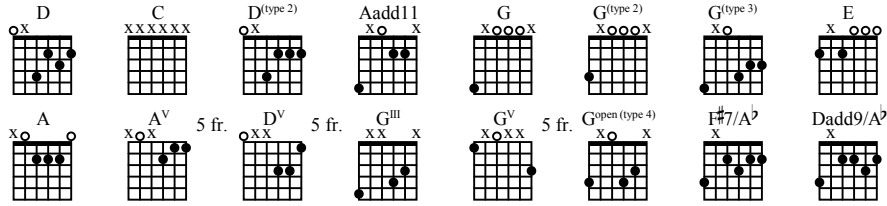

IMAGINE

As recorded by Chet Atkins
(From the 1988 Album C.G.P.)

Transcribed by
tomcsikachicago@gmail.com

Music by John Lennon
Arranged by Chet Atkins

♩ = 76

D D D(type 2) Aadd11 G **Tuning: DADGBE**

Gtr I

D(type 2) G D(type 2) Aadd11 G

D(type 2) G G(type 2) E

13

A C G A D

T 2 2 2 2 2 2 2 2 3 3 5 5 7 5 3 3 3 5 5 3 2 0 3 2 3 2 0 3

A 2 2 2 2 2 2 2 2 4 4 (4) 0 4 2 2 0 4 2 0 3

B 0 0 0 0 H sl. sl. 5 4 2 2 H P

17

A C G(type 3) A D

T 2 2 2 2 2 2 2 2 3 3 5 5 7 5 0 4 3 2 2 3 2 4 2 3 3 3 3 3

A 2 2 2 2 2 2 2 2 4 4 (4) 0 4 0 2 3 2 4 2 4 2 4 2 3

B 0 0 0 0 H sl. sl. 5 0 H P 0 4 4 4

21

G(type 3) A D F#7/A G(type 3) A D F#7/A

T 0 4 3 2 2 4 4 4 4 2 4 2 3 0 4 3 2 2 3 2 4 2 3 3 3 3 3

B 5 0 0 4 4 4 4 4 5 0 0 0 4 4 4 4 4 4 4 4 4 4 4 4 4 4

H P

G(type 3) A^v D^v F#7/A^b G(type 3) A^v

♩ = 40 ♩ = 76 ♩ = 68 ♩ = 58 ♩ = 88

45

T 0 4 3 5 5 7 5 7 5 7 7 7 7 0 4 3 5 5 7 5 7 5 7 7 7 7 7 7 7

A 0 4 0 6 7 7 7 2 3 0 4 0 6 7 5 7 5 7 7 7 7 7 7 7 7 7 7 7 7